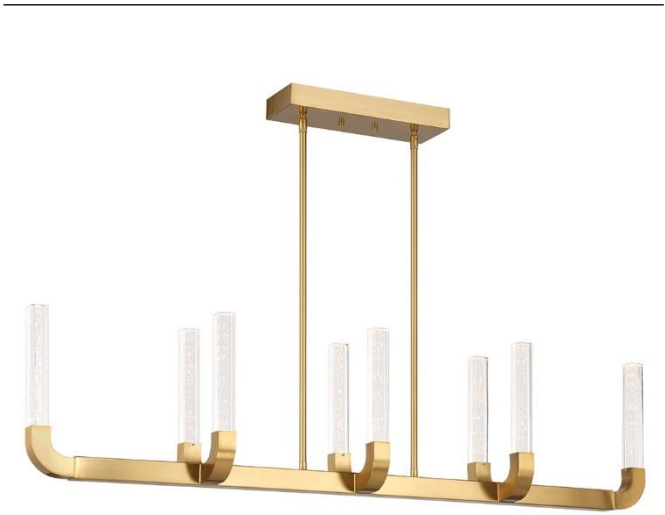

DEL MAR 8-LIGHT LED LINEAR CHANDELIER BY BREEGAN JANE

SKU #: 1-8951-8-322 UPC: 822920310096
FINISH: Warm Brass COLLECTION: Del Mar
PRINT DATE: 1/1/2024

SHADE INFORMATION

Shade Included: Yes
Shade Height (Top to Bottom): 8.00
Shade Width (Side to Side): 1.15
Shade Length (Front to Back): 1.15

Safety Rating: UL/CUL
UL Wet/Damp Location: Dry
Voltage: 120V

MATERIALS

Shade: Glass
Glass: Clear Seeded Acrylic
Crystal:

HANGING METHOD

Chain Length: N/A
Extension Stems: 7-EXT-322
Adjustable Stems/Rods: 8 x 12" & 2 x 6"
Adjustable Height: 17.00 - 65.00
Dual Mount Hang Included: Yes

Project Name: _____

Location: _____

Type: _____

Qty: _____

Comments: _____

PRODUCT DIMENSIONS

Weight: 9.90
Height (Top to Bottom): 11.00
Width (Side to Side): 7.50
Length (Side to Side): 48.00
Canopy Height (Top to Bottom): 1.50
Canopy Width (Side to Side): 4.50
Canopy Length (Side to Side): 13.00

SHIPPING DIMENSIONS

Weight: 18.92
Height (Top to Bottom): 8.50
Width (Side to Side): 50.00
Length (Side to Side): 10.25
Shipped Via: Small Parcel