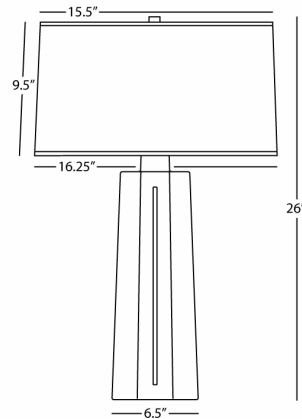

MASON

963

Table Lamp

1-150W Max.

Bulb Type: A

Switch: 3-Way

Pumpkin Glazed Ceramic

Polished Nickel Accents

Oyster Linen Shade

See Delta/ Mason Table for Color Options

** Available for Quick SHIP **