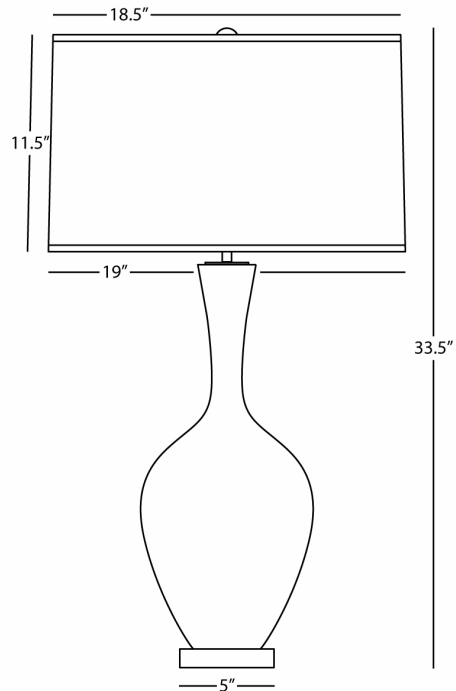

AUDREY

CF980

Table Lamp

1 - 150W Max.

Bulb Type: A

Switch: Hi-Lo Dimming

Coffee Glazed Ceramic

Lucite Base

Fondine Fabric Shade

See Audrey/ Delilah Table for Color Options

** Available for Quick SHIP **