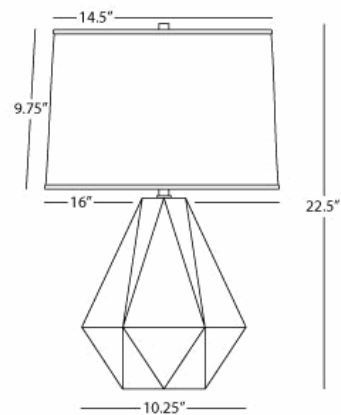

DELTA

CR930

Table Lamp

1-150W Max.

Bulb Type: A

Switch: 3-Way

Ash Glazed Ceramic

Polished Nickel Accents

Oyster Linen Shade

See Delta/ Mason Table for Color Options

** Available for Quick SHIP **