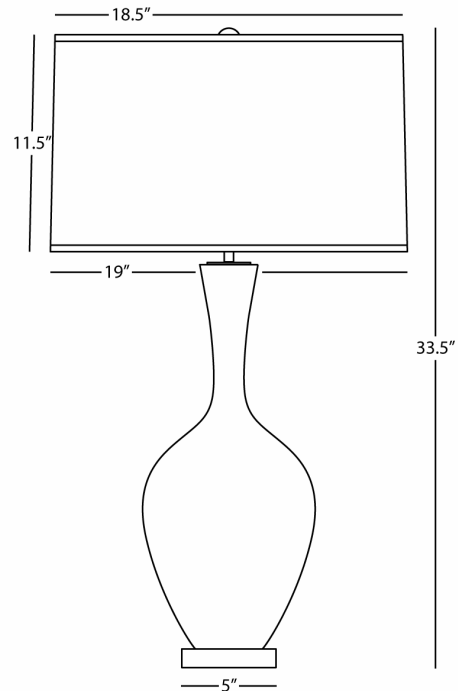

AUDREY

OB980

Table Lamp

1 - 150W Max.

Bulb Type: A

Switch: Hi-Lo Dimming

Steel Blue Glazed Ceramic

Lucite Base

Fondine Fabric Shade

See Audrey/ Delilah Table for Color Options

** Available for Quick SHIP **