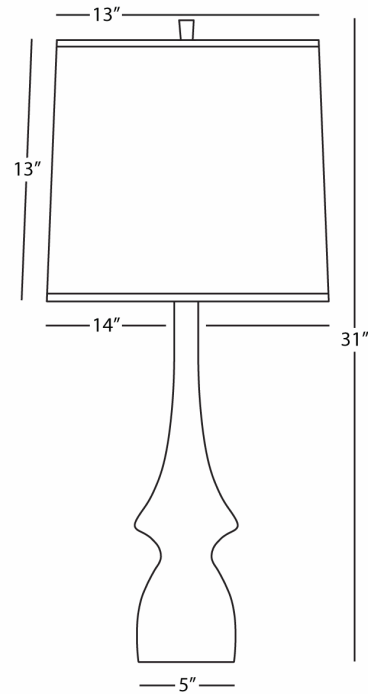

JASMINE

RR210

Table Lamp

1 - 150W Max.

Bulb Type: A

Switch: Hi-Lo Dimming

Ruby Red Glazed Ceramic

Oyster Linen Shade

See Jasmine Table for Color Options

** Available for Quick SHIP **