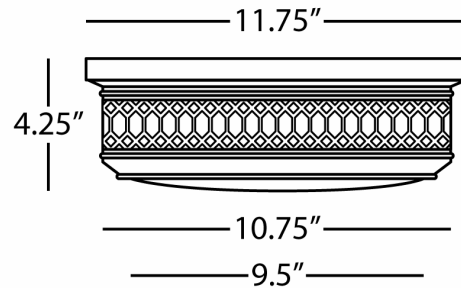

WILLIAMSBURG

TUCKER

S306

Small Flush Mount

2-40W Max.

Bulb Type: B, Medium Base

Direct Wire

Polished Nickel Finish

Frosted White Cased Glass Shade

FINISH OPTIONS:

306 - Antique Brass

Z306 - Deep Patina Bronze

**** Available for Quick SHIP ****