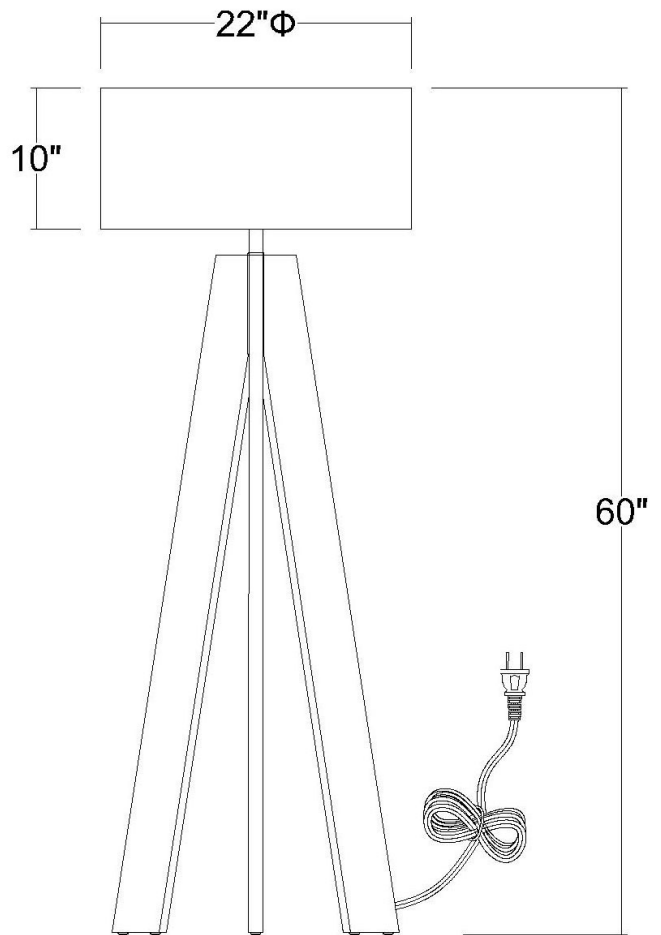

TF70010ORB SOCCLE 1-LIGHT FLOOR LAMP

Description: Soccle 1-Light Floor Lamp

Finish: Oil Rubbed Bronze

Dimensions: 22" Dia. x 60" H

Bulbs: 1-150W Med.

Installed Weight: 34.5 lbs.

Certification: cUL

Material: Metal and fabric

Shade: Fabric

Shade Dimensions: 22" Dia. x 10" H

Glass: NA

Cord: 8' black plug-in

Switch: 3-Way Rotary