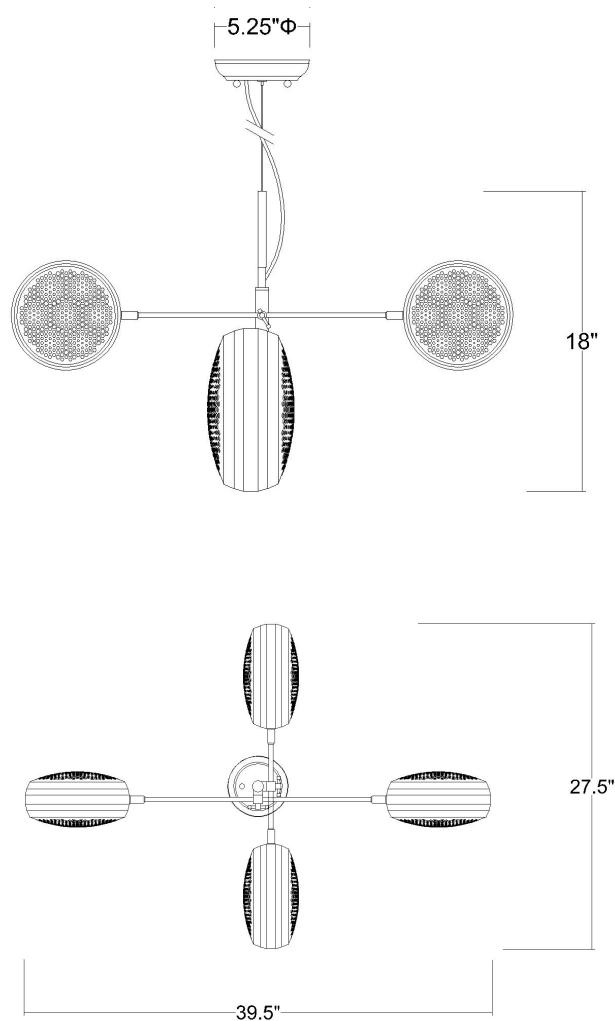

TP30122WH THOLOS 4-LIGHT PENDANT

Description:	Tholos 4-Light Pendant
Finish:	White
Dimensions:	39-1/2" L x 27-1/2" W x 18" H
Bulbs:	4-60W Med.
Installed Weight:	11 lbs.
Certification:	ETL / dry location

Material:	Steel
Shades:	Steel
Glass:	NA
Canopy Dimensions:	5-1/4" Dia.
Chain/Wire:	12' Wire
Additional Finishes:	NA