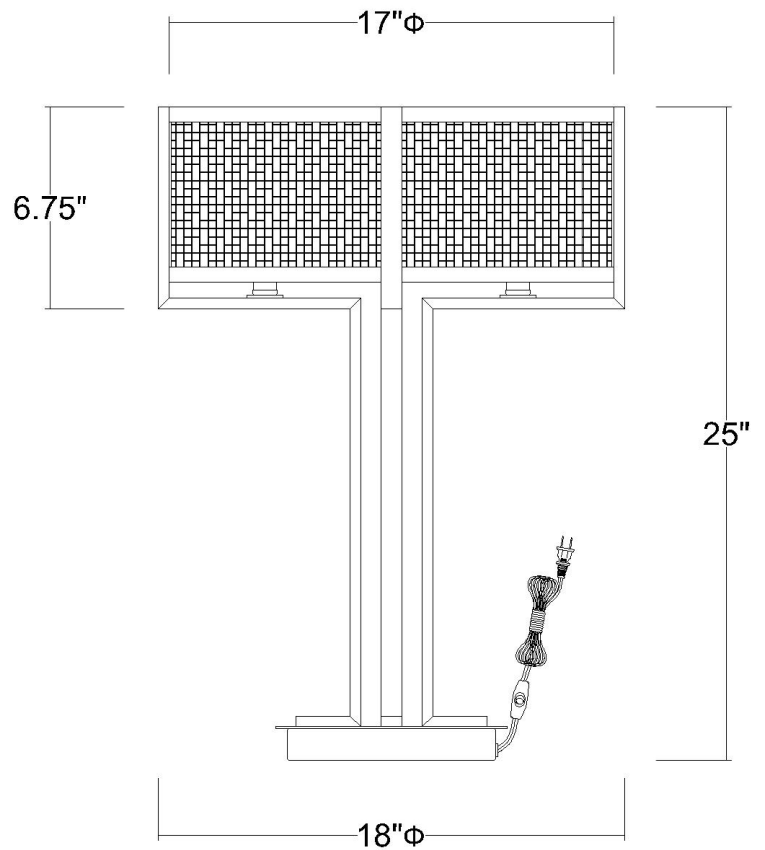

# TT80055BK

## TREND HOME 4-LIGHT TABLE LAMP

<b>Description:</b>	Trend Home 4-Light Table Lamp
<b>Finish:</b>	Matte Black
<b>Dimensions:</b>	18" Dia. x 25" H
<b>Bulbs:</b>	4-100W Cand.
<b>Installed Weight:</b>	15.15 lbs.
<b>Certification:</b>	cUL

<b>Material:</b>	Steel and metal mesh
<b>Shade:</b>	Metal Mesh
<b>Shade Dimensions:</b>	17" x Dia. x 6-3/4" H
<b>Glass:</b>	NA
<b>Cord:</b>	6' black plug-in
<b>Switch:</b>	Inline High/Low/Off