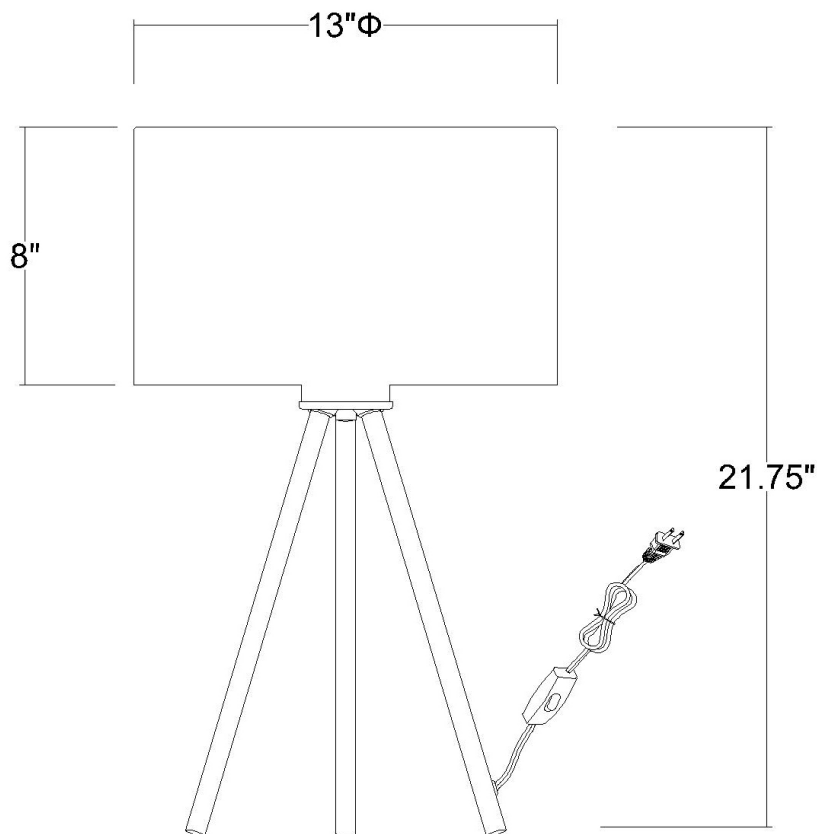

# TT80096BK

## MORENCI 1-LIGHT TABLE LAMP

<b>Description:</b>	Morenci 1-Light Table Lamp
<b>Finish:</b>	Matte Black
<b>Dimensions:</b>	13" Dia. x 21-3/4" H
<b>Bulbs:</b>	1-100W Med.
<b>Installed Weight:</b>	2.4 lbs.
<b>Certification:</b>	ETL

<b>Material:</b>	Steel and fabric
<b>Shade:</b>	Fabric
<b>Shade Dimensions:</b>	13" Dia. x 8" H
<b>Glass:</b>	NA
<b>Cord:</b>	6' black plug-in
<b>Switch:</b>	On/Off Line