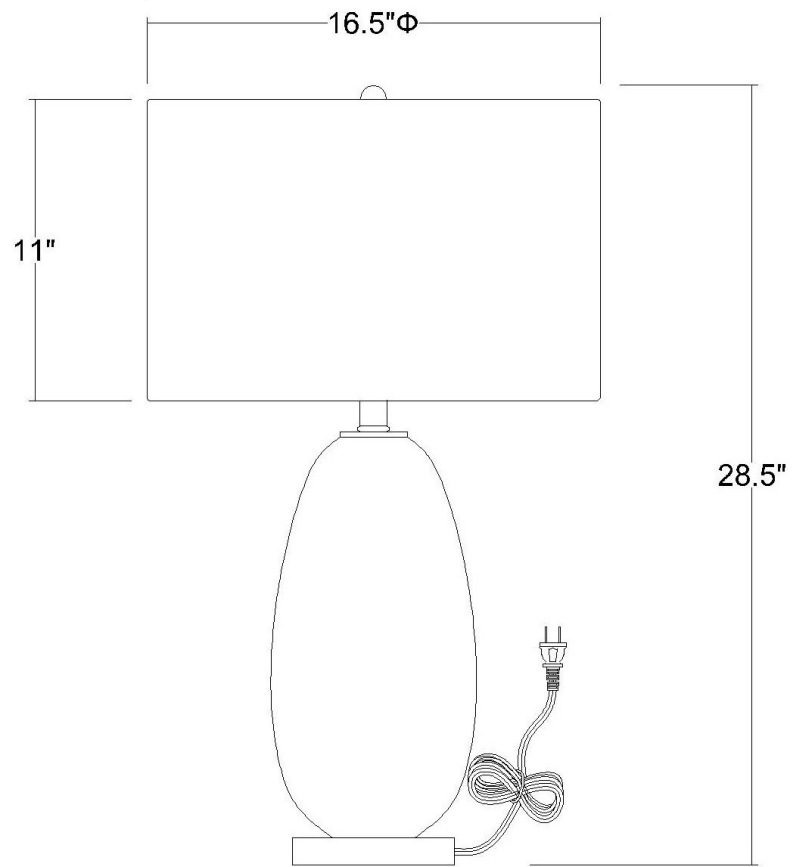

# TT80167

## TREND HOME 1-LIGHT TABLE LAMP

**Description:** Trend Home 1-Light Table Lamp

**Finish:** Brass

**Dimensions:** 16-1/2" Dia. x 28-1/2" H

**Bulbs:** 1-150W Med.

**Installed Weight:** 7.5 lbs.

**Certification:** cUL

**Material:** Glass

**Shade:** Cream linen fabric

**Shade Dimensions:** 16-1/2" Dia. x 11" H

**Glass:** Misty white

**Cord:** 6' clear plug-in

**Switch:** 3-Way Rotary