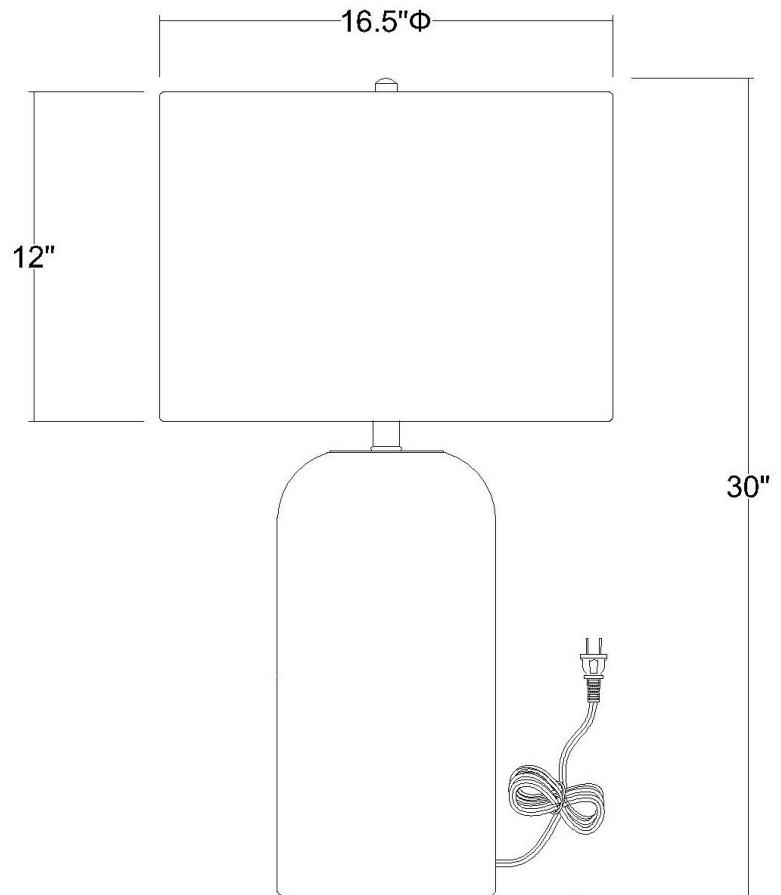

TT80168

TREND HOME 1-LIGHT TABLE LAMP

Description: Trend Home 1-Light Table Lamp

Finish: Polished nickel

Dimensions: 16-1/2" Dia. x 30" H

Bulbs: 1-150W Med.

Installed Weight: 8.6 lbs.

Certification: cUL

Material: Glass

Shade: Cream linen fabric

Shade Dimensions: 16-1/2" Dia. x 12" H

Glass: Misty white

Cord: 6' clear plug-in

Switch: 3-Way Rotary