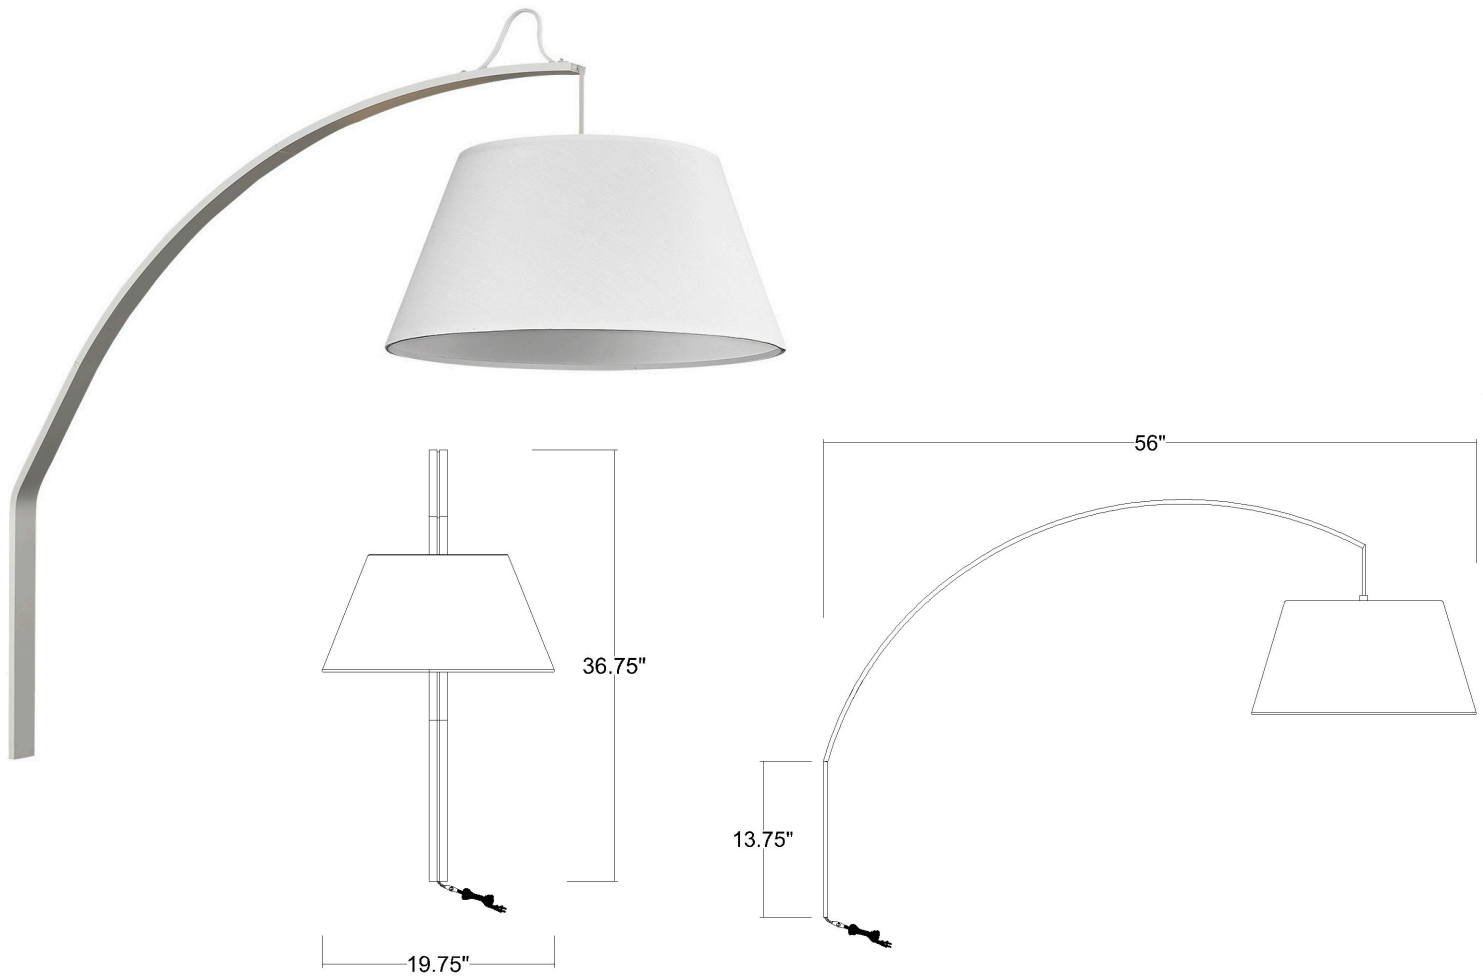

TW40081WH

DELLA 1-LIGHT WALL SCONCE

Description:	Della 1-Light Wall Sconce
Finish:	White
Dimensions:	19-3/4" Dia. x 36-3/4" H x 56" ext. Height on center: 26-1/2"
Bulbs:	1-100W Med.
Installed Weight:	17 lbs.
Certification:	ETL

Material:	Aluminum, steel and fabric
Shades:	Fabric
Glass:	NA
Back Plate Dimensions:	13-3/4" x 1-1/2"
Cord:	8' white plug-in
Switch:	On/Off Line