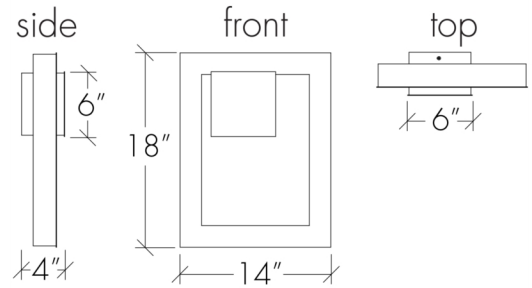

Boks 22478-18

project name:	
project location:	
specifier name:	
specifier location:	
quantity:	
fixture type:	

modifications:

Base Specs

18"h x 14"w x 4"d
Opal Acrylic Internal Diffuser

Multiple Sizes Available

- 22478-14 | 14"h x 14"w x 4"d
- 22478-18 | 18"h x 14"w x 4"d
- 22478-22 | 22"h x 14"w x 4"d

Boks 22478-18

standard finish:

- BA - Bronze Age
- BK - Black
- BP - Black Pearl
- CB - Cast Bronze
- CH - Chestnut
- CR - Chrome
- DI - Dark Iron
- EB - Empire Bronze
- MB - Medieval Bronze
- NB - New Brass
- SB - Smokey Brass
- SP - Satin Pewter
- SS - Smoked Silver

lampping:

04: 39.68w Integrated LED, 6696 Initial Lumens, 3000K, 90 CRI, 120V-277V, 0-10V Dimming, UL/cUL Dry/Damp

standard diffuser:

- OA - Opal Acrylic