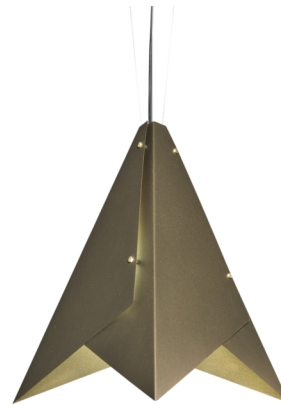

Akira 21469-33

project name:

project location:

specifier name:

specifier location:

quantity:

fixture type:

modifications:

Base Specs

33"h x 33"l x 33"w x 44" - 96"adj OAH
Cable Hung

Notes

Metal Body
Brass modern caps available upon request

Multiple Sizes Available

- 21469-14 | 13"h x 14"l x 14"w x 22" - 96" adj OAH
- 21469-22 | 22"h x 22"l x 22"w x 34" - 96" adj OAH
- 21469-33 | 33"h x 33"l x 33"w x 44" - 96"adj OAH

Akira 21469-33

standard finish:

- BA - Bronze Age
- BK - Black
- BP - Black Pearl
- CB - Cast Bronze
- CH - Chestnut
- CR - Chrome
- DI - Dark Iron
- EB - Empire Bronze
- MB - Medieval Bronze
- NB - New Brass
- SB - Smokey Brass
- SP - Satin Pewter
- SS - Smoked Silver