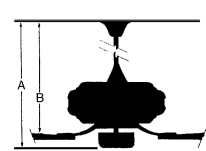

## MEASUREMENTS

Blade Finish:	Reversible Blades: <b>No</b>		
Blade Material: <b>Plywood Construction</b>	Slope: <b>Yes</b>		
Blade Sweep: <b>52"</b>	No. of Blades: <b>5</b>	Blade Pitch: <b>14 degrees</b>	Hanging Weight: <b>20.17</b>
Downrod 1: <b>6</b>	Downrod 1 Outside Dia: <b>0.75</b>	Downrod 2: <b>6</b>	Downrod 2 Outside Dia:
Ceiling to Lowest Point: (Dim A) <b>13.0</b>	Ceiling to Blade (Dim B) <b>11.25</b>	Lead Wire: <b>80</b>	Motor Size: <b>188x15mm</b>