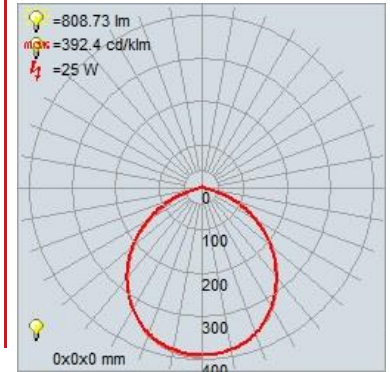

ADDITIONAL NOTES

3 CCT Selectable Switch 3000K, 3500K, 4000K

Project Name: _____
Location: _____
Type: _____
Quantity: _____
Notes: _____

LINE DRAWING

IES FILE

In addition to Access Lighting's purchase and warranty terms and conditions, by signing below or placing an order, you agree that you are authorized to bind the entity placing any order and acknowledge the following: All of sizes and measurements are approximate and all images are for illustrative purposes only. In the event of an inconsistency, the "Product Measurements" section controls. There also may be slight differences in the colors and designs compared to the displayed and printed images.